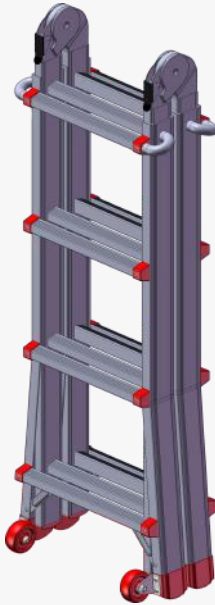

### Telescopic Multi Purpose Ladder

Product Ref : LYJL00404X

Weight : 11.2kg

Unextended

Extended by... ..1 rung

...2 rung

...3 rung

**LOYAL**  
SAFE WORKING