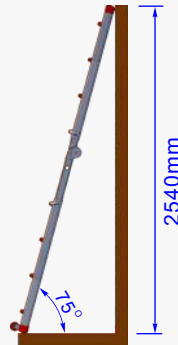

### Telescopic Multi Purpose Ladder

Product Ref : LYJL00404X

Weight : 11.2kg

Extended by... ...1 rung

...2 rung

...3 rung

Unextended

Extended by... ...1 rung

...2 rung

...3 rung

...4 rung

...5 rung

...6 rung