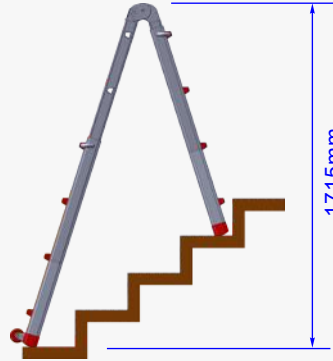

### Telescopic Multi Purpose Ladder

Product Ref : LYJL00404X

Weight : 11.2kg

Extended by... ...1 rung

...2 rung

...3 rung

Unextended

Extended by... ...1 rung

...2 rung

...3 rung

...4 rung

...5 rung

...6 rung