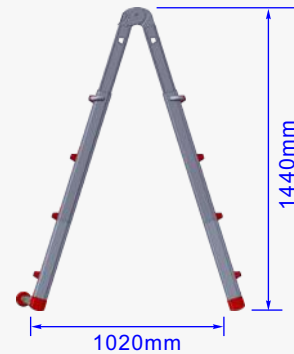

### Telescopic Multi Purpose Ladder

Product Ref : LYJL00404X

Weight : 11.2kg

Unextended

Extended by... ..1 rung

...2 rung

...3 rung

**LOYAL**  
SAFE WORKING