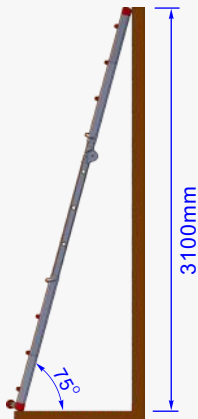

### Telescopic Multi Purpose Ladder

Product Ref : LYJL00404X

Weight : 11.2kg

Extended by... ...1 rung

...2 rung

...3 rung

Unextended

Extended by... ...1 rung

...2 rung

...3 rung

...4 rung

...5 rung

...6 rung