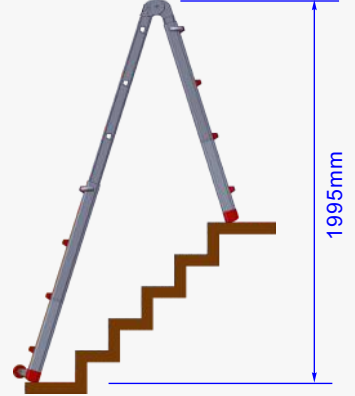

### Telescopic Multi Purpose Ladder

Product Ref : LYJL00404X

Weight : 11.2kg

Extended by... ...1 rung

...2 rung

...3 rung

Unextended

Extended by... ...1 rung

...2 rung

...3 rung

...4 rung

...5 rung

...6 rung