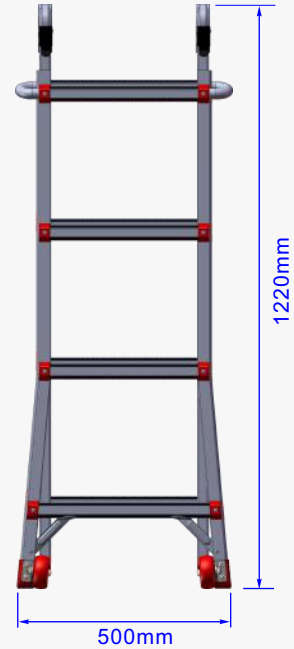

### Telescopic Multi Purpose Ladder

Product Ref : LYJL00404X

Weight : 11.2kg

Unextended

Extended by... ..1 rung

...2 rung

...3 rung

**LOYAL**  
SAFE WORKING