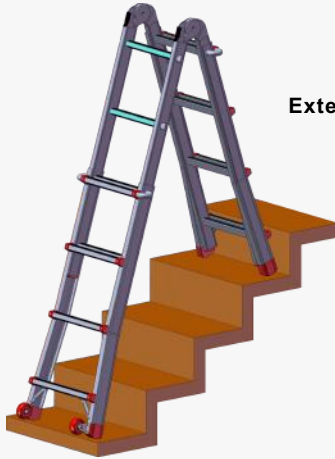

LOYAL
SAFE WORKING

Aluminium Scaffold Towers Ltd.

01353 778811

sales@aluminium-scaffoldtowers.co.uk

www.aluminium-scaffoldtowers.co.uk

Red Giant

Telescopic Multi Purpose Ladder

Product Ref : LYJL00404X

Weight : 11.2kg