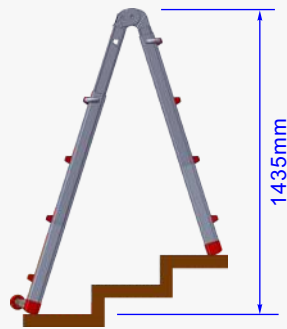

### Telescopic Multi Purpose Ladder

Product Ref : LYJL00404X

Weight : 11.2kg

Extended by... ...1 rung

...2 rung

...3 rung

Unextended

Extended by... ...1 rung