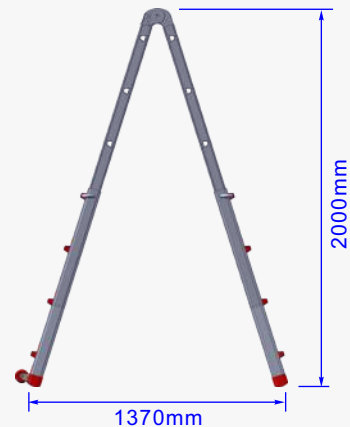

### Telescopic Multi Purpose Ladder

Product Ref : LYJL00404X

Weight : 11.2kg

Unextended

Extended by... ..1 rung

...2 rung

...3 rung

**LOYAL**  
SAFE WORKING