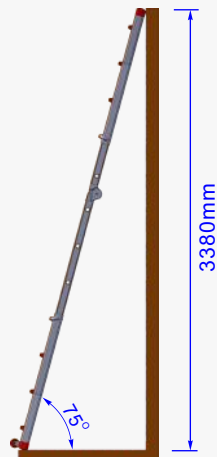

### Telescopic Multi Purpose Ladder

Product Ref : LYJL00404X

Weight : 11.2kg

Extended by... ...1 rung

...2 rung

...3 rung

Unextended

Extended by... ...1 rung

...2 rung

...3 rung

...4 rung

...5 rung

...6 rung