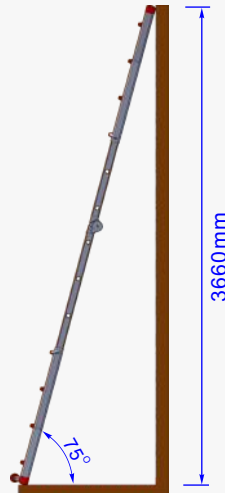

### Telescopic Multi Purpose Ladder

Product Ref : LYJL00404X

Weight : 11.2kg

Extended by... ...1 rung

...2 rung

...3 rung

Unextended

Extended by... ...1 rung

...2 rung

...3 rung

...4 rung

...5 rung

...6 rung