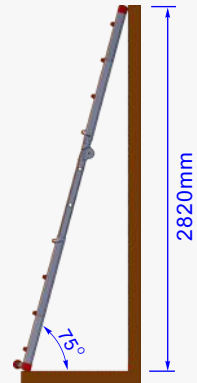

### Telescopic Multi Purpose Ladder

Product Ref : LYJL00404X

Weight : 11.2kg

Extended by... ...1 rung

...2 rung

...3 rung

Unextended

Extended by... ...1 rung

...2 rung

...3 rung

...4 rung

...5 rung

...6 rung