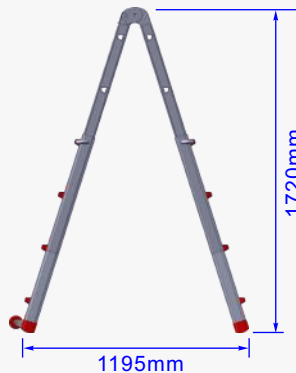

### Telescopic Multi Purpose Ladder

Product Ref : LYJL00404X

Weight : 11.2kg

Unextended

Extended by... ..1 rung

...2 rung

...3 rung

**LOYAL**  
SAFE WORKING