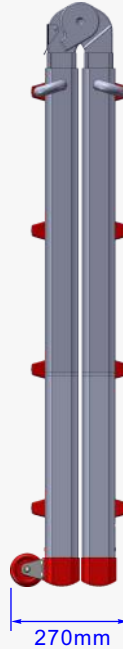

## Red Giant

### Telescopic Multi Purpose Ladder

Product Ref : LYJL00404X

Weight : 11.2kg

Unextended

Extended by... ..1 rung

...2 rung

...3 rung

**LOYAL**  
SAFE WORKING