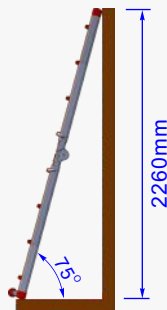

### Telescopic Multi Purpose Ladder

Product Ref : LYJL00404X

Weight : 11.2kg

Extended by... ...1 rung

...2 rung

...3 rung

Unextended

Extended by... ...1 rung

...2 rung

...3 rung

...4 rung

...5 rung

...6 rung